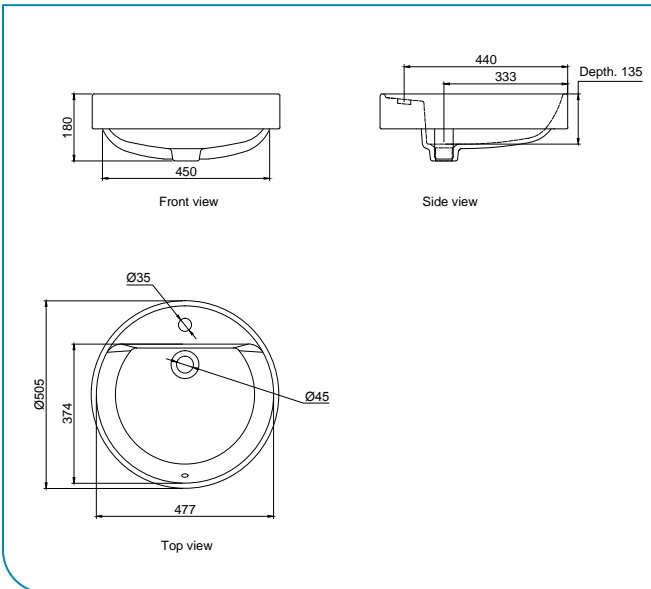

Vanity Top Lavatory

PRODUCT FEATURES

- High gloss surface finishing
- Easy to clean surface profile

PRODUCT SPECIFICATIONS

- Dimension: 505 (L) x 505 (W) x 180 (H) mm
- Material: Vitreous China

TECHNICAL DRAWING

OPTIONAL FEATURE:

RiNano
Technology

INSTALLATION DETAILS

(*)Denotes recommended value.
All dimension are in mm.
Use template for counter top opening.