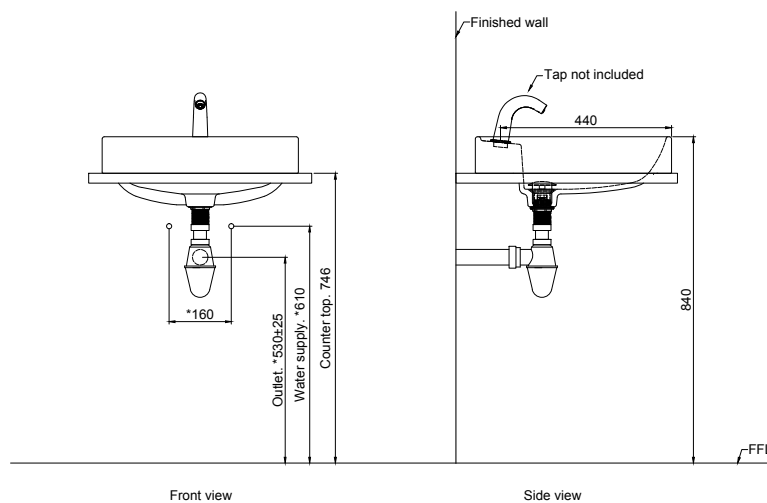

Vanity Top Lavatory

PRODUCT FEATURES

- High gloss surface finishing
- Easy to clean surface profile

PRODUCT SPECIFICATIONS

- Dimension: 505 (L) x 505 (W) x 180 (H) mm
- Material: Vitreous China

TECHNICAL DRAWING

OPTIONAL FEATURE:

RiNano
Technology

INSTALLATION DETAILS

(*)Denotes recommended value.
All dimension are in mm.
Use template for counter top opening.